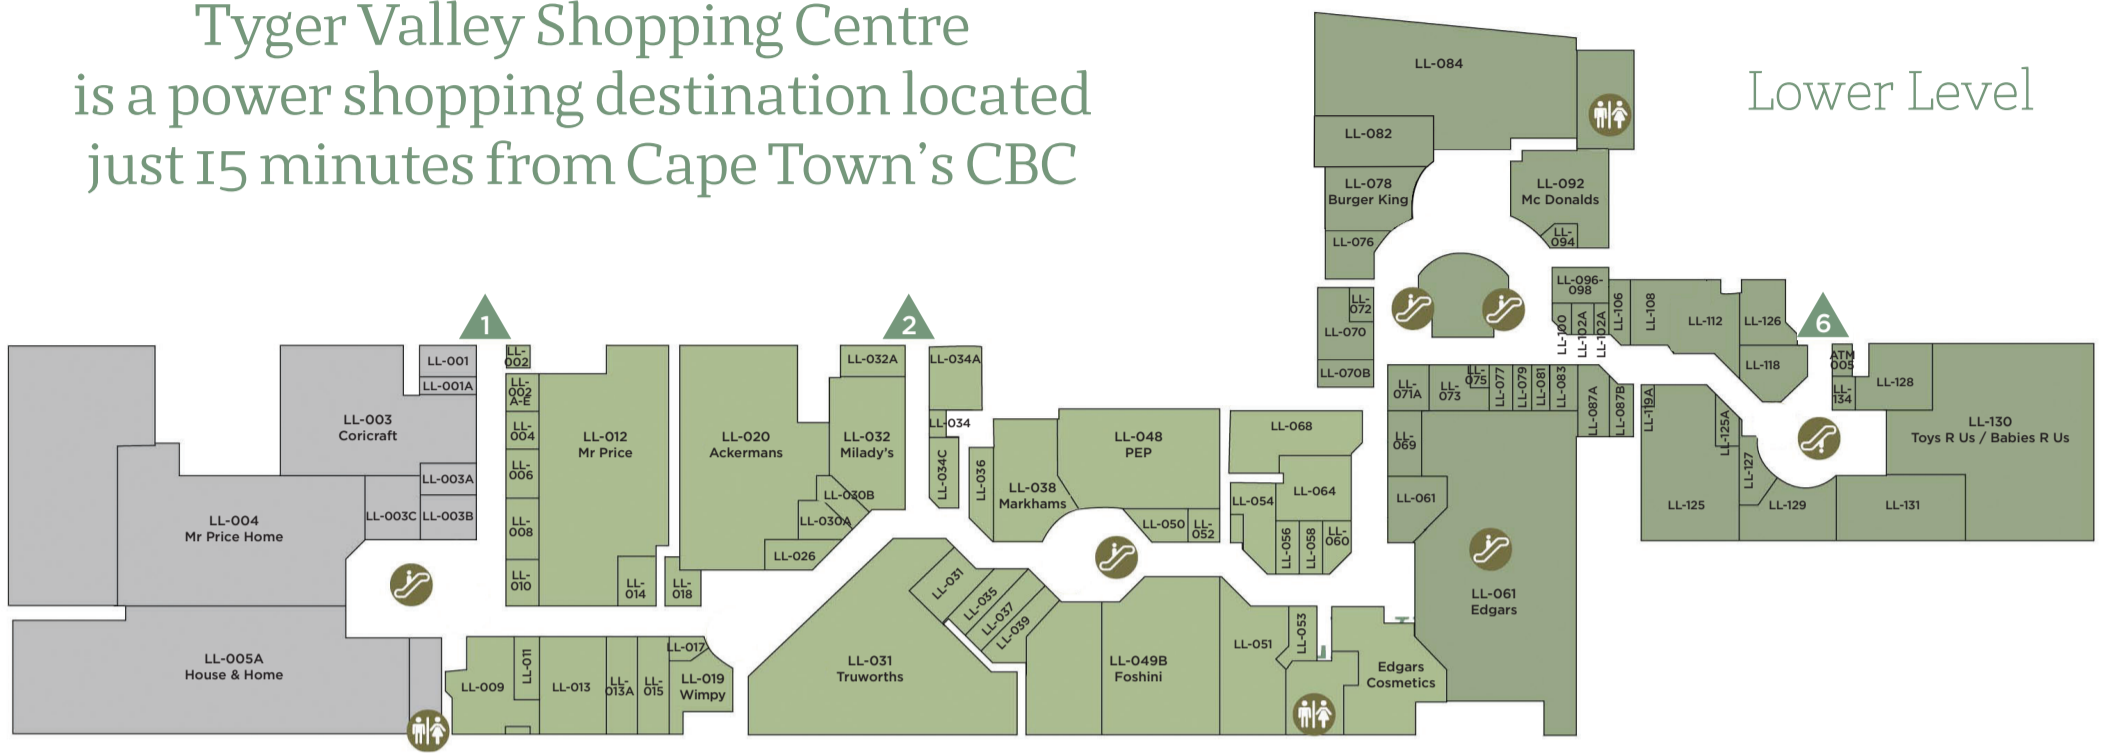

Tyger Valley Shopping Centre

STORE DIRECTORY

JULY 2024 EDITION

Tyger Valley Shopping Centre is a power shopping destination located just 15 minutes from Cape Town's CBC

Lower Level

Mezzanine Level

Banking Level

Trading hours

Monday to Saturday - 09:00 to 19:00

Sunday - 09:00 to 17:00

Public Holidays - 09:00 to 17:00

We suggest that you Contact stores directly for their store-specific trading hours to confirm that they are open for trade.