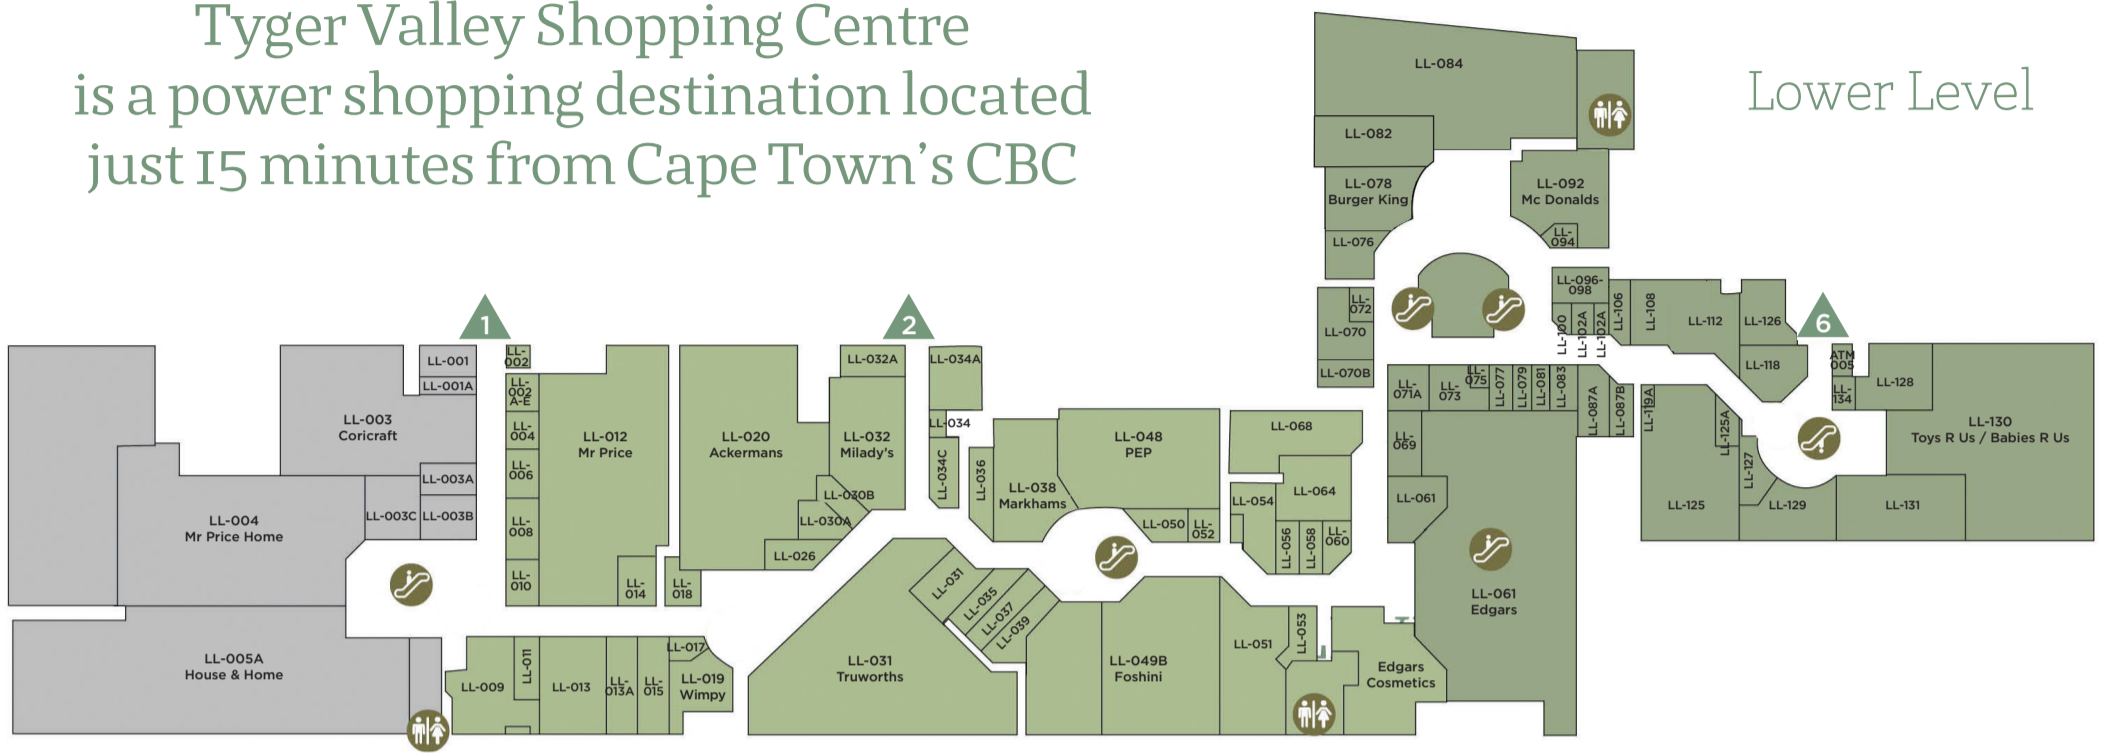

## STORE DIRECTORY

JULY 2024 EDITION

Tyger Valley Shopping Centre is a power shopping destination located just 15 minutes from Cape Town's CBC

Lower Level

Mezzanine Level

Banking Level